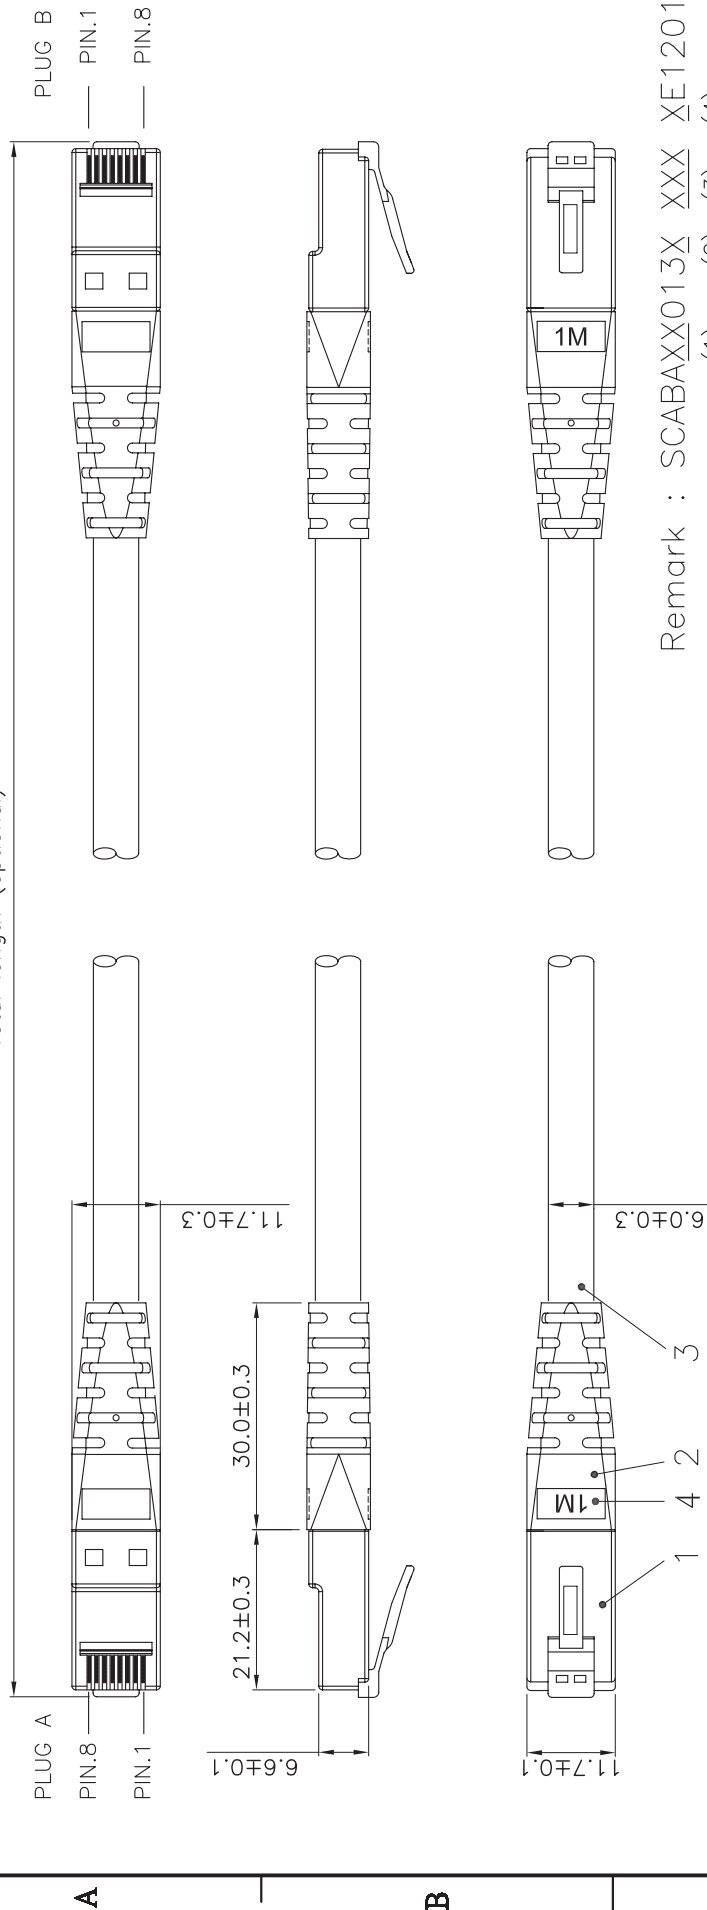

Datenblatt - Fiche technique - Data sheet

21.15.1605

ROLINE UTP-Patchkabel Kat.6, schwarz, 20,0 m

Cordon ROLINE Cat.6 UTP, noir, 20,0 m

ROLINE UTP Patch Cord, Cat.6, black, 20.0 m

Total length (optional)

Remark : SCABAXX013X XXX XE1201

- (1) XX : Jacket Color
 - 01=Black(RAL9011), 02=Gray(RAL7035), 03=Red(RAL3031)
 - 05=White(RAL9010), 06=Yellow(RAL1021), 07=Blue(RAL5015)
 - 08=Green(RAL6029), 09=Orange(RAL2003), 10=Purple(RAL4005)
 - 11=Pink(RAL4003)
- (2) X : Wiring
 - 1=T568A, 2=T568B, 3=T568A & T568B combination
- (3) XXX : Length
- (4) Length Unit : 1=cm, 2=meter, 3=feet.
 - (3)(4) : 0501=0.5meter(50cm), 0012=1meter, 0102=10meter
 - 0033=3feet, 0103=10feet

Specification :

- Material :
 - 1. RJ45 Plug : (P/N : PU8850)
 - 1-1. Housing : Polycarbonate, UL 94V-2, Transparent color.
 - 1-2. Contact material : Phosphor Bronze with 50-60 micro-inch Nickel plated.
 - 1-3. Contact finished : Min. 50 micro-inch Gold plated.
- 2. Narrow PVC Molded.
- 3. Cable : UTP UnShielded and Twisted,
 - 4 pair Stranded wire UL material approved.
 - 24 AWG conductor and PVC jacket.
- 4. length mark(latch side) : 0.3M,0.5M,0.75M,1M,1.5M,2M,3M,5M,7M,7.5M, 10M,15M,20M,25M,30M.
- 5. Print : roline UTP PATCH CABLE 24AWG 4PR EIA/TIA-568B.2-1
CAT.6 XXXXXXX-X

DRAWING		17.MAR.2009	Connie
CHECK	17.MAR.2009	KLi	
APPROVAL	17.MAR.2009	Yty	
SCALE	1/1 (A4)	UNIT	mm
DRAWING NO.		21.15.XXXX(SAT)	
DRAWING CLASSIFICATION		SHEET 1 OF 1	
ITEM NO.:		21.15.XXXX	
DES.:		C6 UTP Patch Cord	
DRAWING NO.		21.15.XXXX(SAT)	
DRAWING CLASSIFICATION		SHEET 1 OF 1	